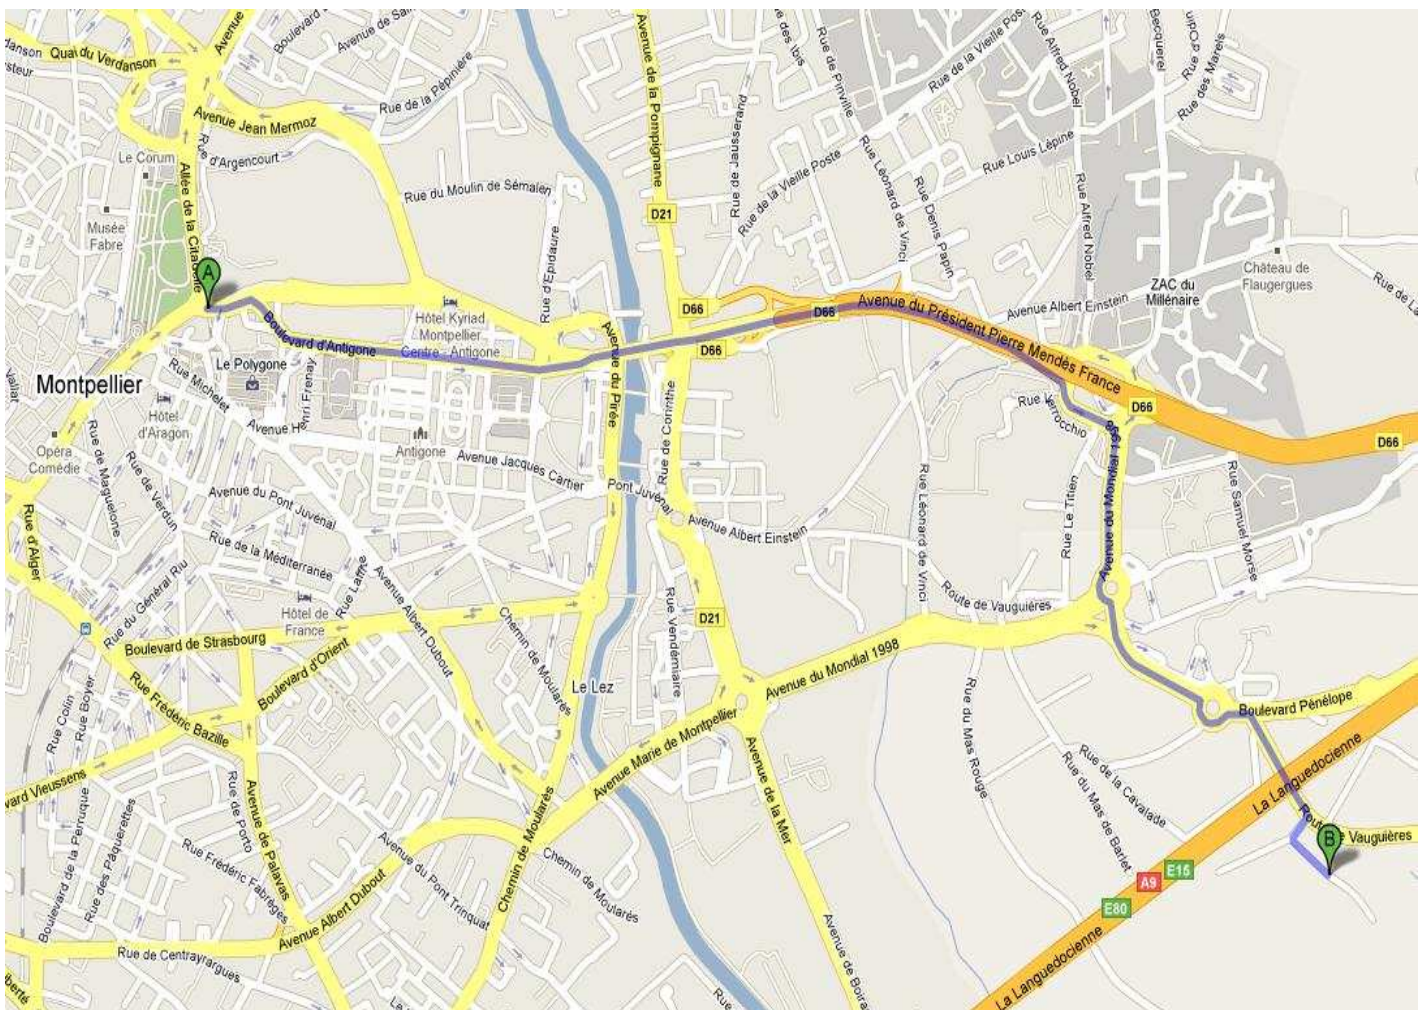

Demeure des Brousses *** Montpellier

ACCESS MAP

COMING FROM THE CITY CENTRE :

- Take the direction "Aéroport Méditerranée", Odysseum, or Aquarium Mare Nostrum.
- On the express way, take exit Millénaire, and then follow the brown signs Demeure des Brousses at the next 3 roundabouts.
- After the 3rd roundabout, turn on the first right.
- Go ahead after the bridge.