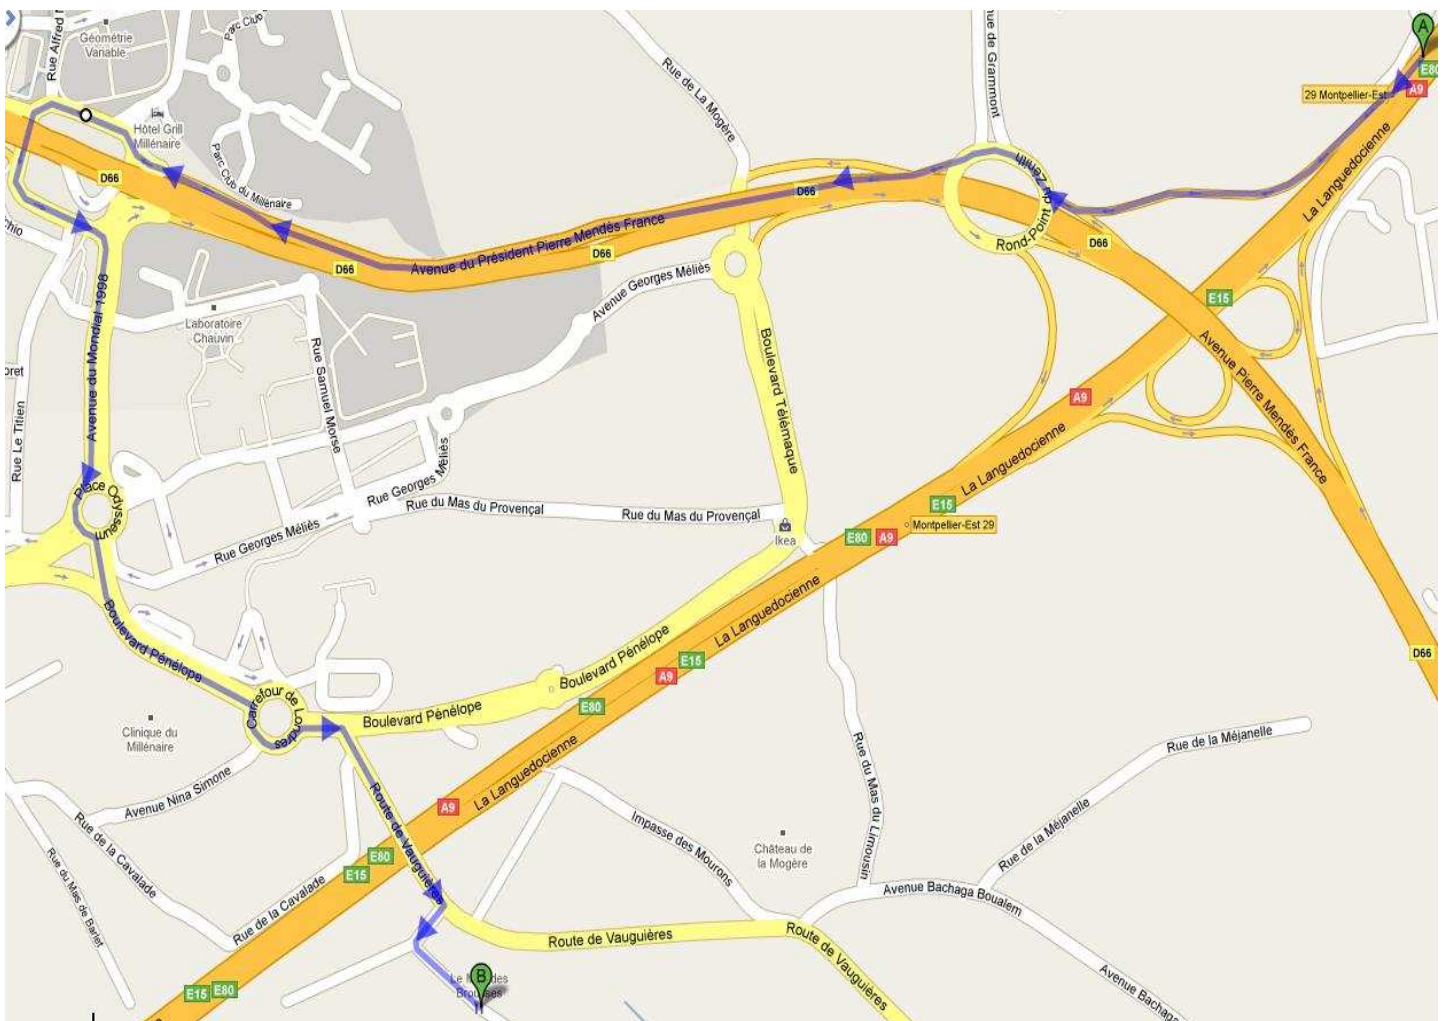

Demeure des Brousses *** Montpellier

ACCESS MAP

COMING FROM HIGHWAY A9 :

- Take exit 29 “Montpellier Est”, direction Montpellier Centre,
- On the express way, take exit Millénaire, and then follow the brown signs Demeure des Brousses at the next 3 roundabouts.
- After the 3rd roundabout, turn on the first right.
- Go ahead after the bridge.